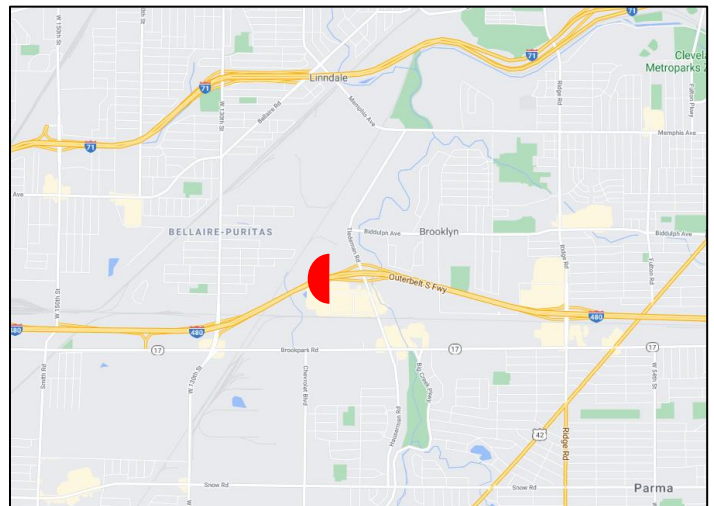

**I-480 N/L 2500' west of Tiedeman Road**

Located on the very heavily traveled I-480, this unobstructed digital billboard captures westbound traffic traveling directly towards the Cleveland International Airport and I-71. At 820 sq ft., this display is the largest freeway digital unit in the Cleveland market.

- 1300 spots per day
- Digital display is live 24 hours/day
- No production charges

<b>BOARD:</b>	OH204E
<b>SIZE:</b>	20'X41'
<b>ORIENTATION:</b>	Facing East
<b>WEEKLY IMP 18+:</b>	247,343
<b>GEOPATH PANEL ID:</b>	31030500
<b>SLOTS/DWELL:</b>	8 slots/8 seconds
<b>LAT/LONG:</b>	<a href="#">41.424554, -81.771215</a>