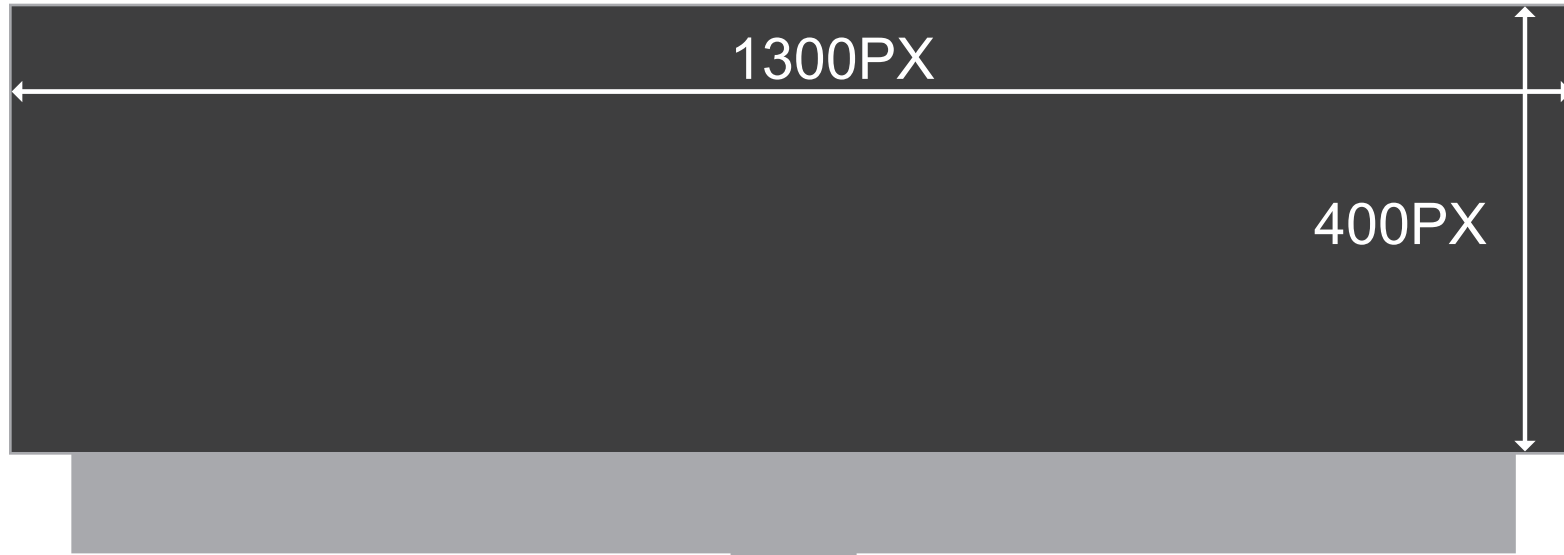

# DIGITAL BULLETIN 10'x36' SPEC SHEET

## DIMENSIONS / RESOLUTION

400 pixels Tall by 1300 pixels wide at 72 ppi.